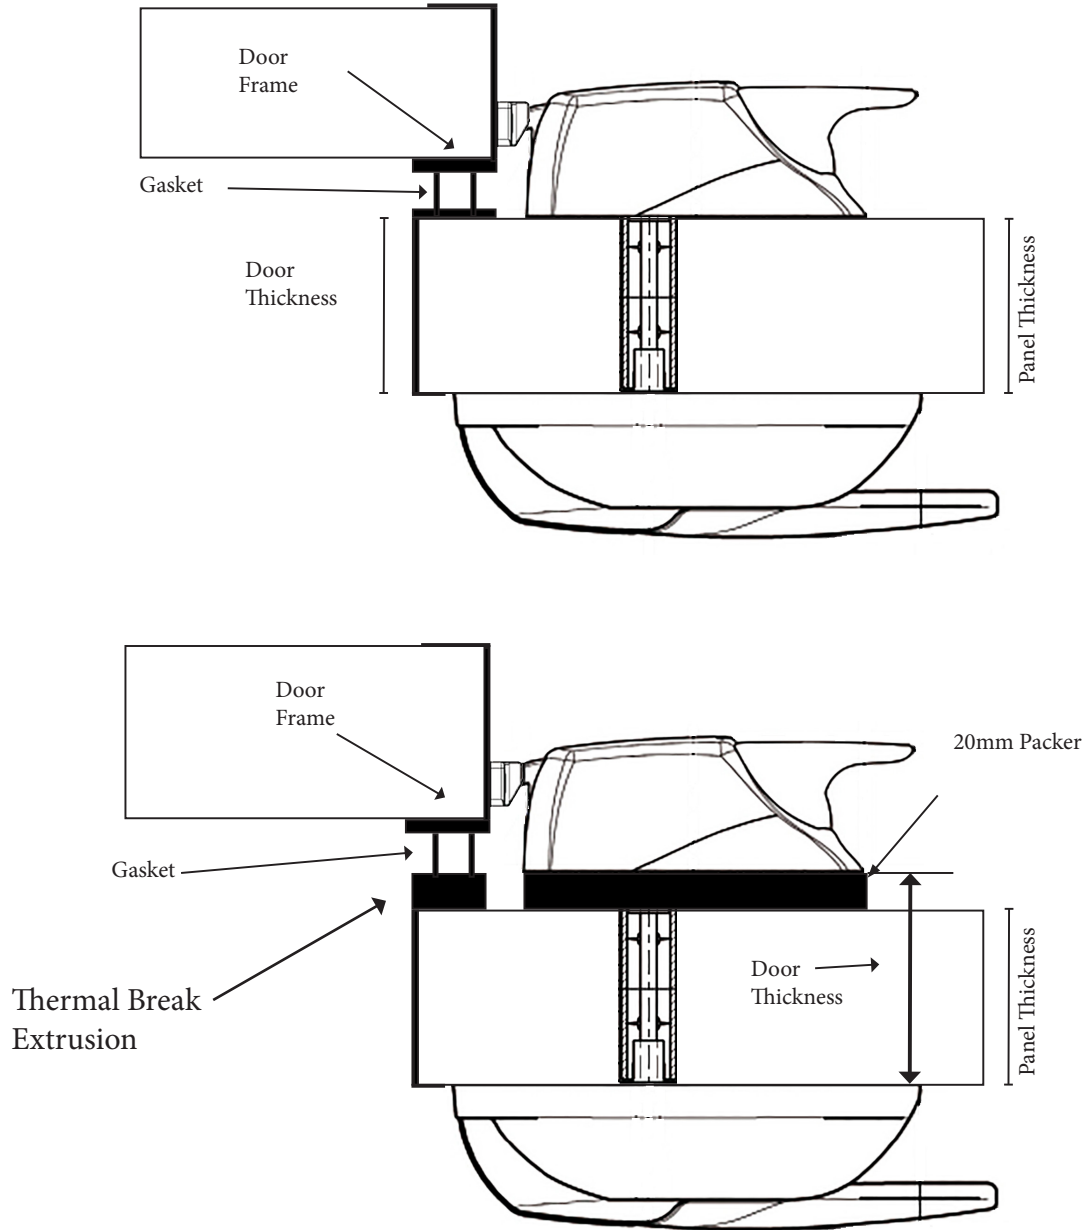

How To Select Your Fermod F430/F431 Series Latch Kit

Stock Code	Door Thickness	Product Description
F430CRH-115	67mm-115mm	Fermod Latch & Inside Release Kit
F430CRH-115P	67mm-115mm	Fermod Latch with Packer & Inside Release Kit
F431CRH-115	67mm-115mm	Fermod Lockable Latch & Inside Release Kit
F431CRH-115P	67mm-115mm	Fermod Lockable Latch with Packer & Inside Release Kit
F430CRH-165	115mm-165mm	Fermod Latch & Inside Release Kit
F430CRH-165P	115mm-165mm	Fermod Lockable Latch with Packer & Inside Release Kit
F431CRH-165	115mm-165mm	Fermod Lockable Latch & Inside Release Kit
F431CRH-165P	115mm-165mm	Fermod Lockable Latch with Packer & Inside Release Kit
F430CRH-170P	170mm	Fermod Latch with Packer & Inside Release Kit
F431CRH-170P	170mm	Fermod Lockable Latch with Packer & Inside Release Kit