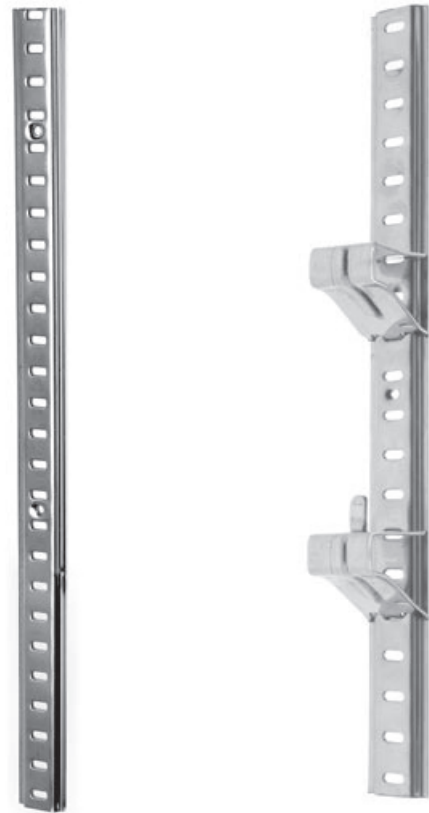

a.

b.

c.

ITEM	STOCK CODE	DESCRIPTION	LENGTH
a.	SC	Stainless steel shelf clip	-
b.	SCL	Stainless steel shelf clip with retaining lug	-
c.	SS1	Stainless steel shelving strip	1ft (305mm)
	SS2	Stainless steel shelving strip	2ft (610mm)
	SS3	Stainless steel shelving strip	3ft (915mm)
	SS4	Stainless steel shelving strip	4ft (1220mm)
	SS5	Stainless steel shelving strip	5ft (1525mm)
	SS6	Stainless steel shelving strip	6ft (1830mm)