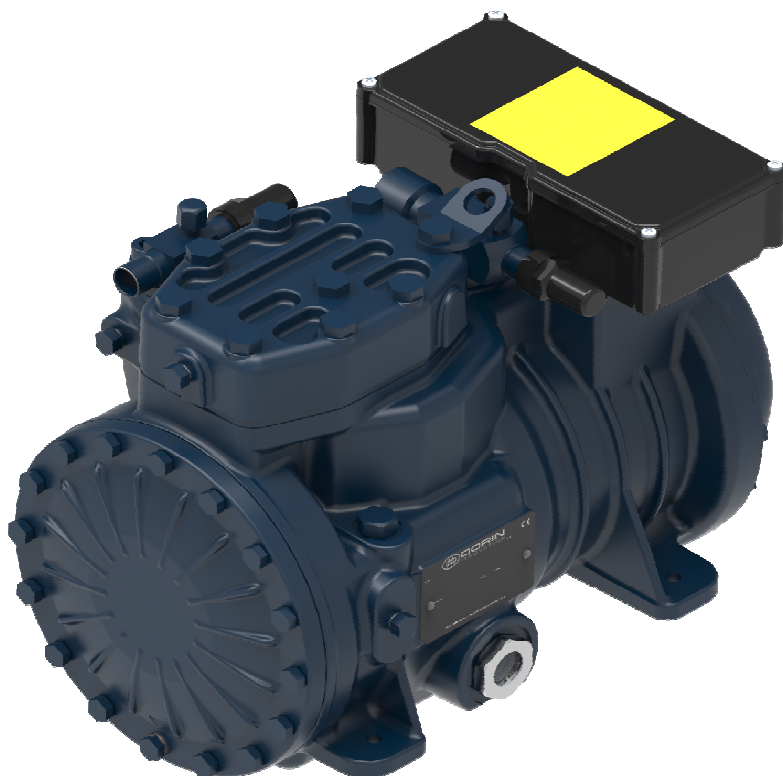

OFFICINE MARIO DORIN SINCE 1918

DORIN[®]
INNOVATION

RICAMBI
SPARE PARTS

H2

SEMI-HERMETIC MOTOR COMPRESSORS
MOTOCOMPRESSORI SEMIHERMETICI

OFFICINE MARIO DORIN SINCE 1918
DORIN
INNOVATION

M/COMPRESSORE - M/COMPRESSOR
H2
ESPLOSO COMMERCIALE - COMMERCIAL EXPLODED VIEW