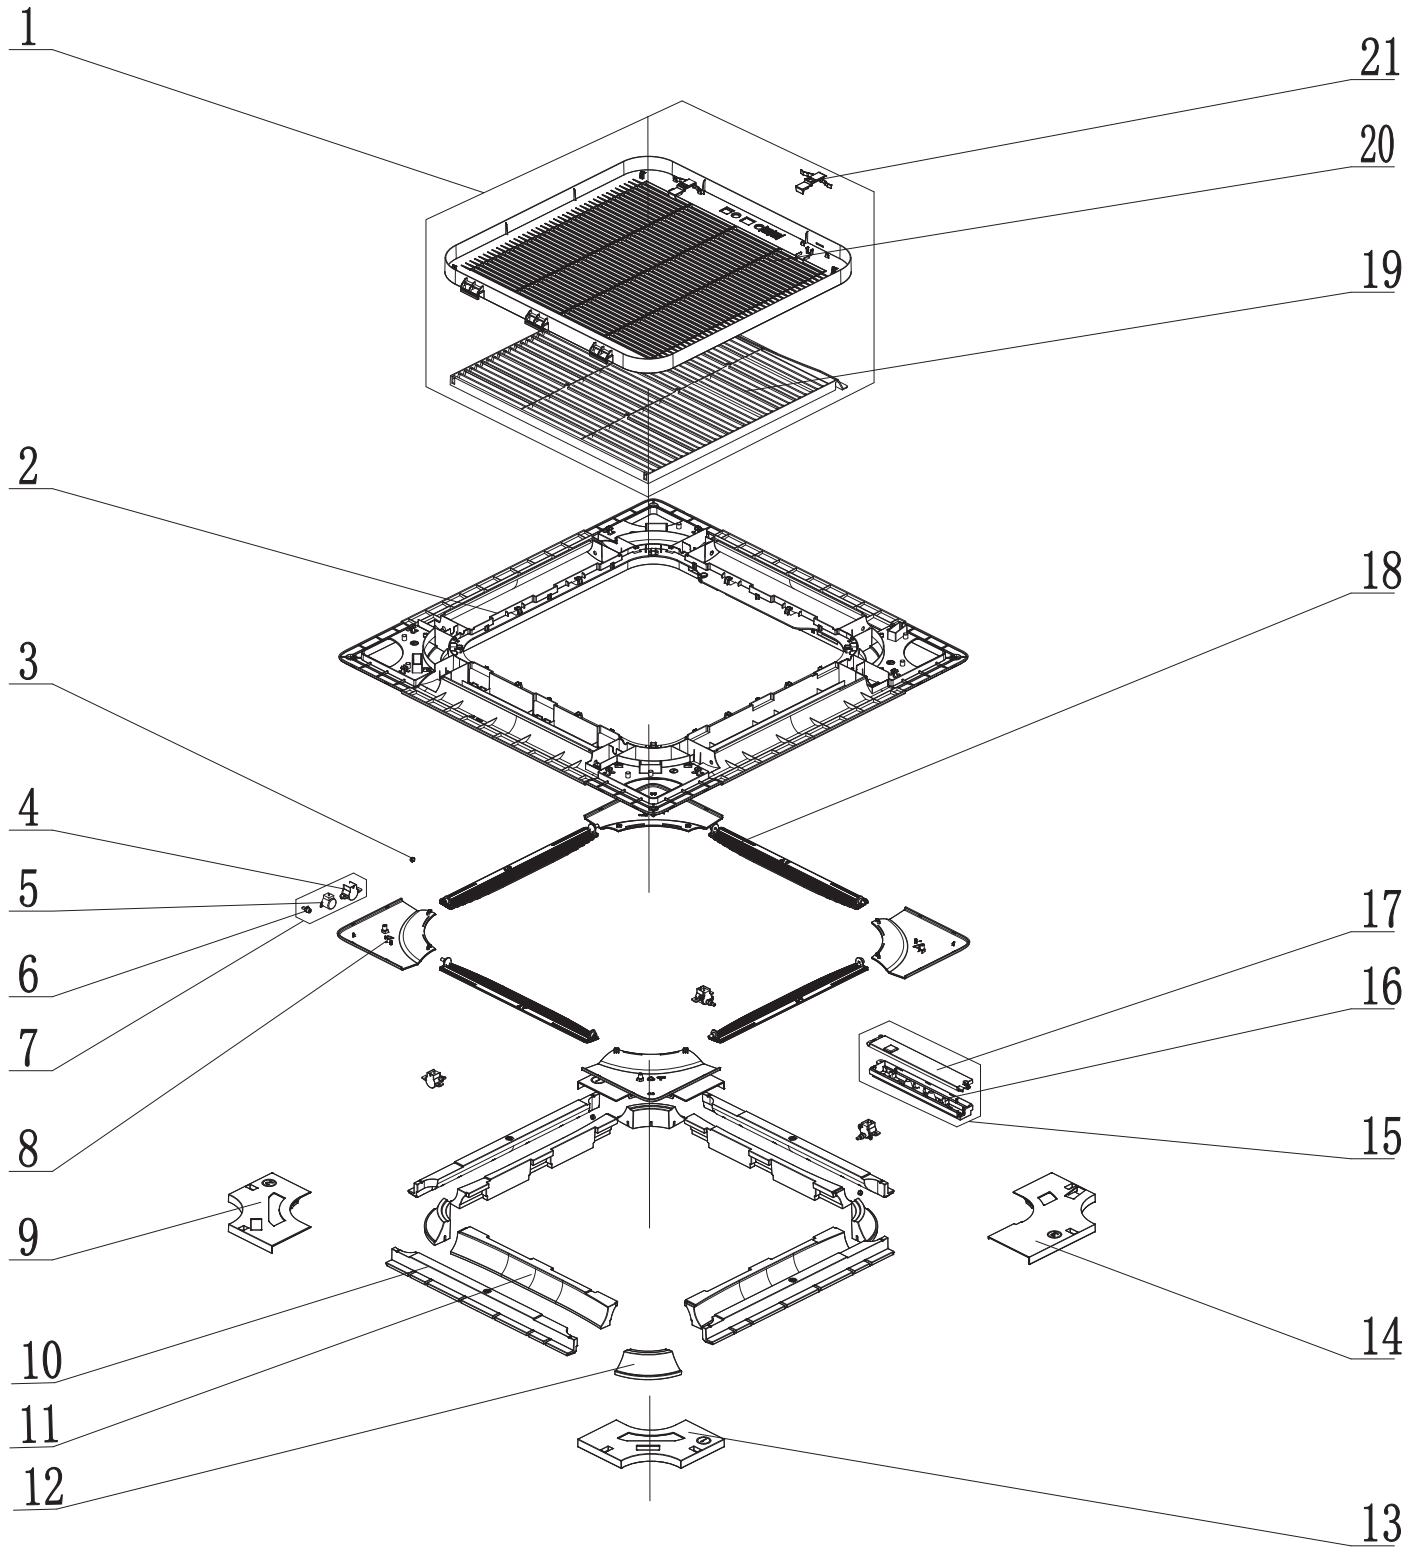

TF06

Exploded View

TF06

Spare Parts List

No.	Part Description	Part Code
1	Front Grill Assy	000142000003
2	Front Panel	20000300010202
3	Left Axile Bush	10512037
4	Motor Box	26909460
5	Step Motor	15729401
6	Crank	10582070
7	Louver Motor Sub-assy	15409407
8	Corner Cover	200248000004
9	Corner Cover	200248000003
10	Foam	120000060167
11	Foam	120000000035
12	Foam	120000000036
13	Corner Cover	200248000002
14	Corner Cover	200248000001
15	Receiver Board	30261016
16	Display Box	26909455
17	Display Box Cover	26909454
18	Guide Louver	200004000038
19	Filter Sub-Assy	11729405
20	Front Grill	200226000002S
21	Fastener	200108000005