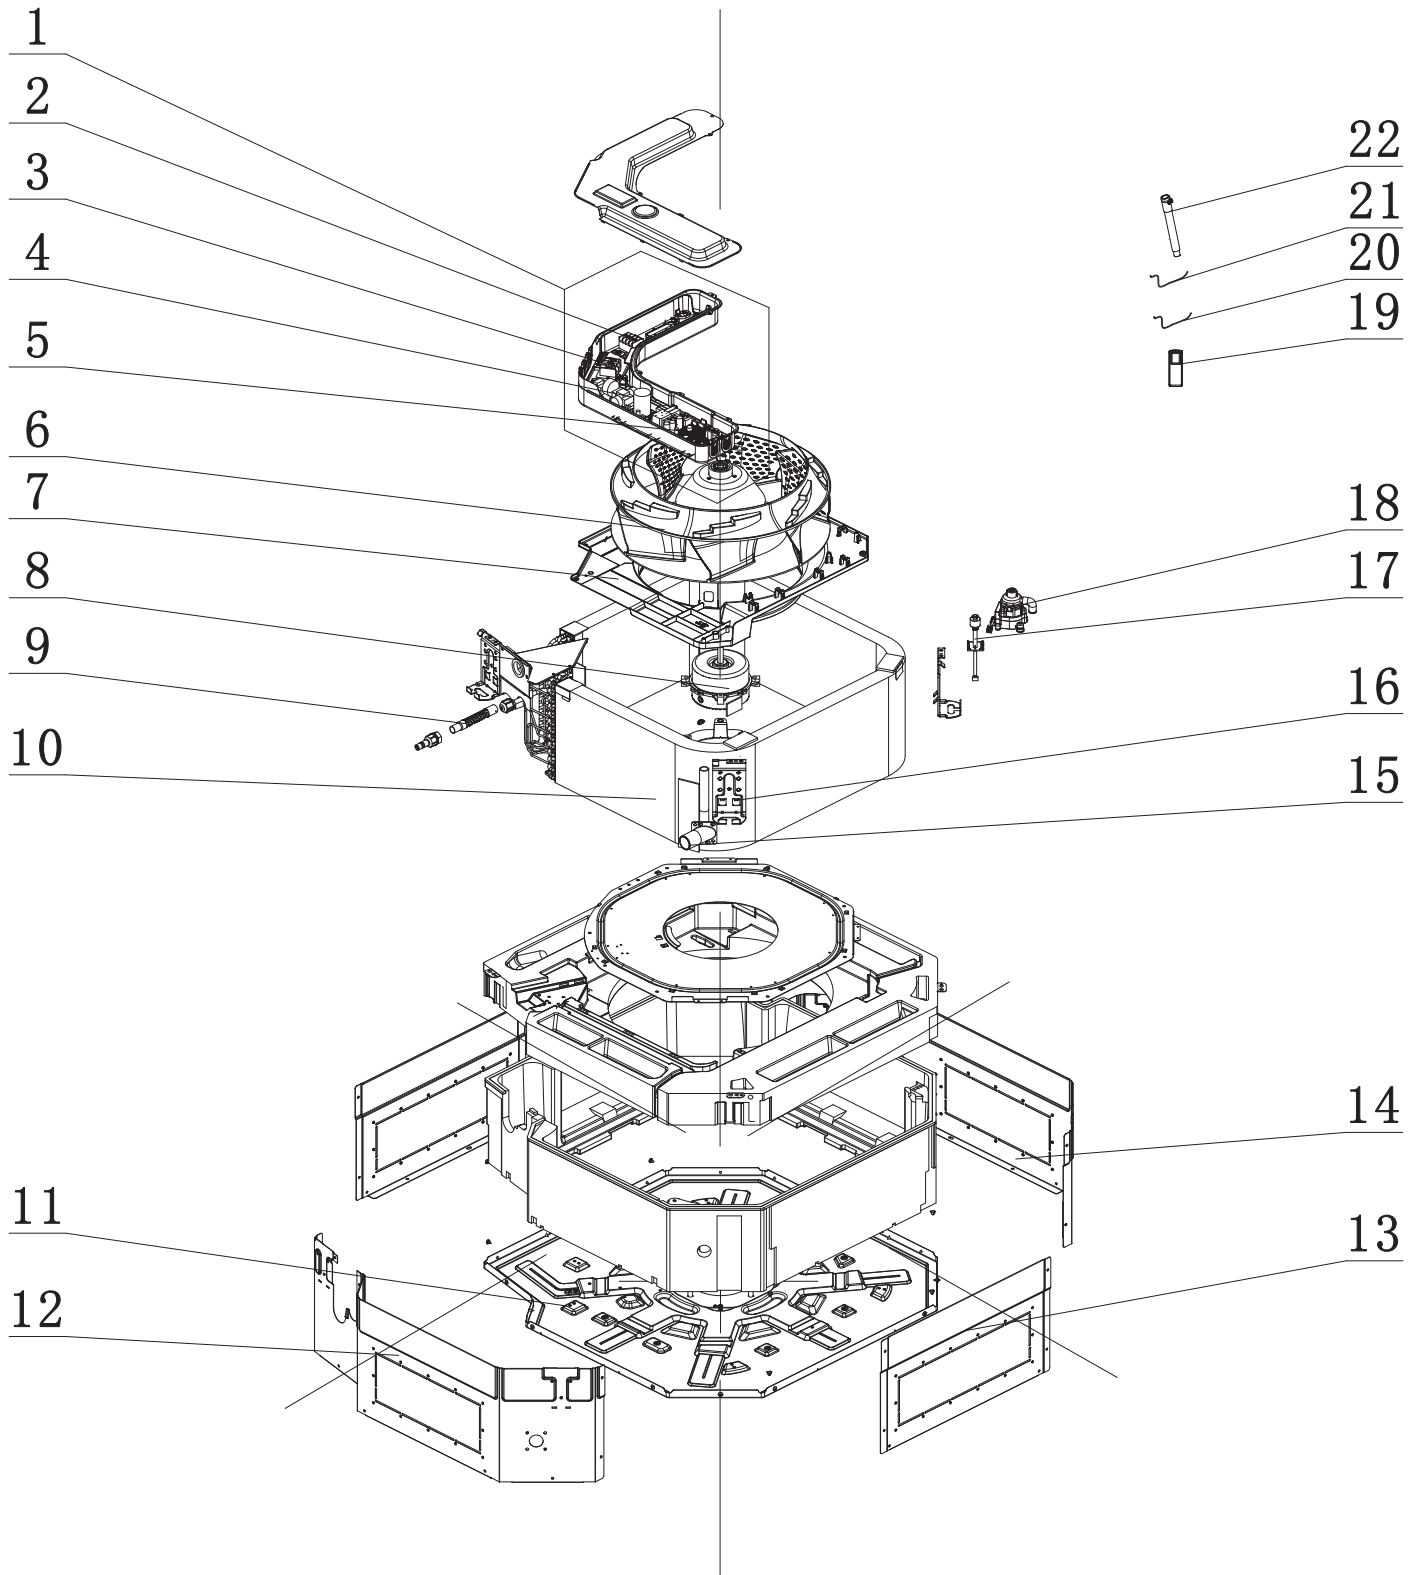

GUD140T/B-S

Exploded View

GUD140T/B-S

Spare Parts List

No.	Part Description	Part Code
1	Electric Box Assy	100002061280
2	Terminal Board	42018000551
3	Terminal board	42000100000202
4	Filter Board	30221000021
5	Main Board	300002060224
6	Centrifugal Fan	10429400003
7	Diversion Circle	10479400002
8	Brushless DC Motor	15709400009
9	Corrugated Pipe	05029434
10	Evaporator Assy	011001061016
11	Base Plate Sub-Assy	02229400011
12	Side Plate 2	01319400026
13	Side Plate 3	01319400036
14	Side Plate 1	01319400025
15	Drainage Pipe Sub-Assy	26909400055
16	Body Installing Plate	01332701
17	Liquid Level Switch Sub-assy	45018000029
18	Water Pump	43138000058
19	Remote Control	N/A
20	Temperature Sensor	390000453
21	Tube sensor	39000286
22	Drain Hose Sub-Assy	05339400001