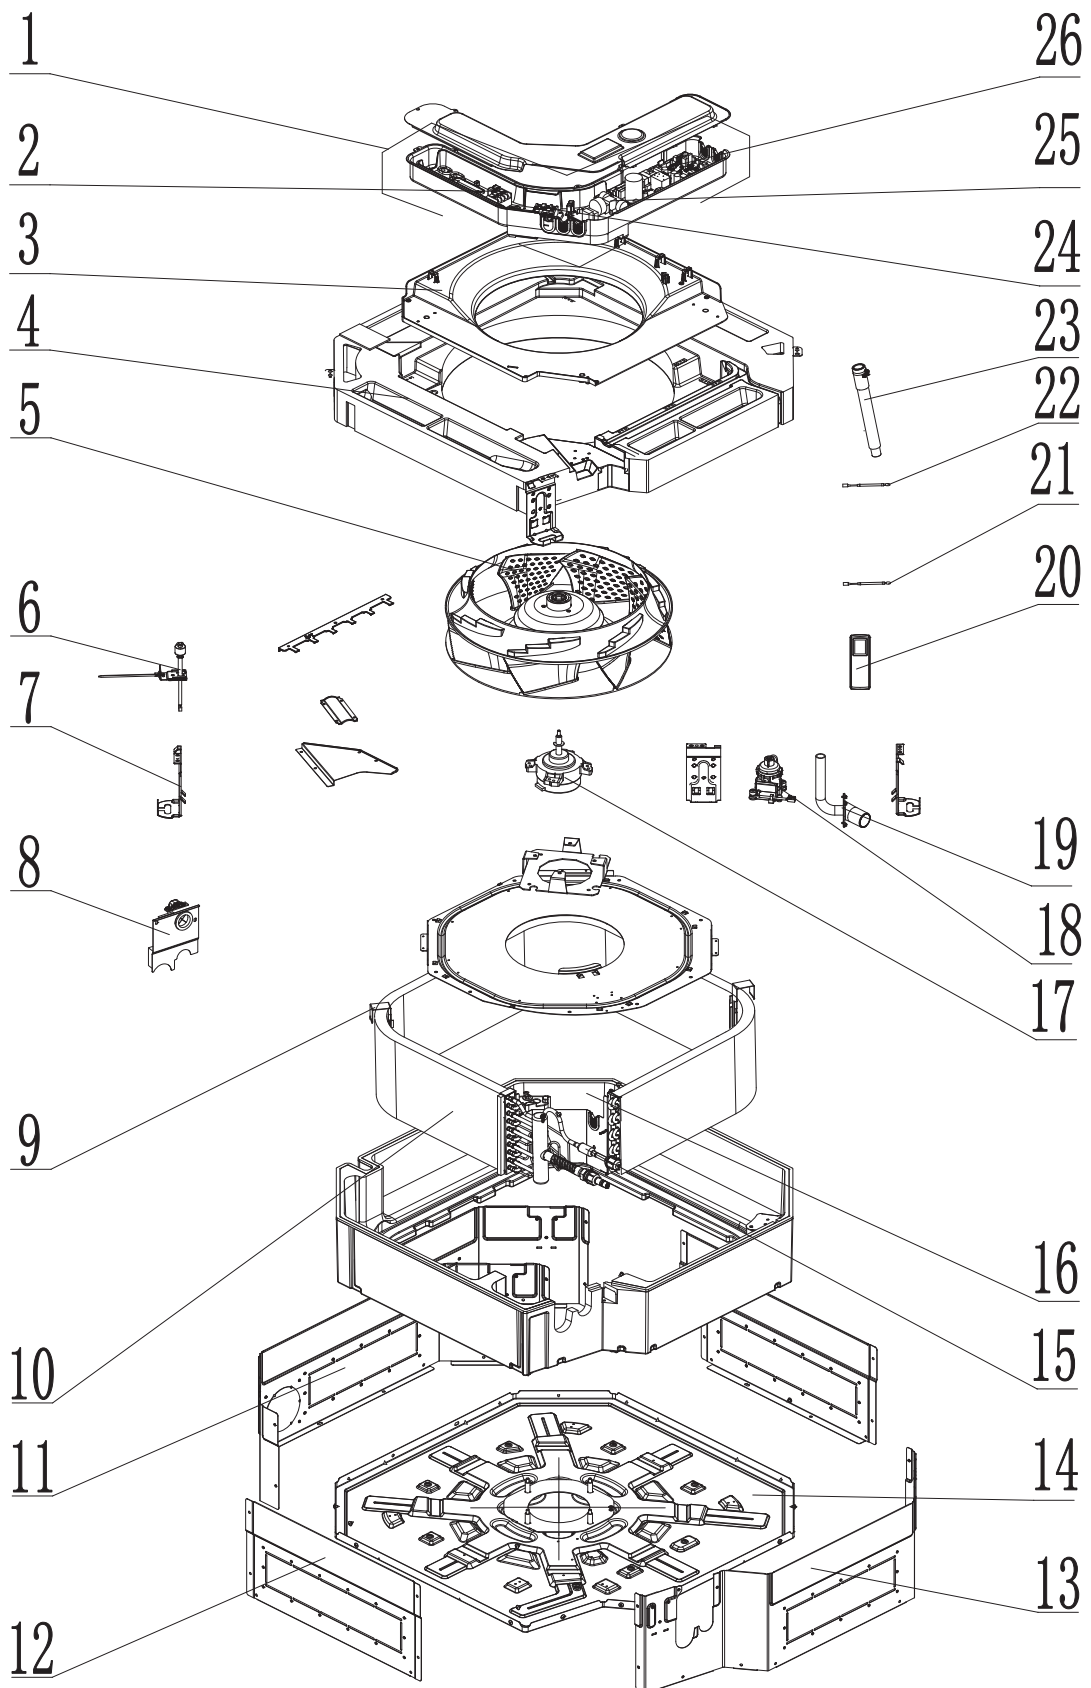

INDOOR R32 U-MATCH CASSETTES

SPARE PARTS LIST

February 2023

GUD50T/B-S

Exploded View

GUD50T/B-S

Spare Parts List

No.	Part Description	Part Code
1	Electric Box Assy	100002061280
2	Terminal Board	42018000551
3	Diversion Circle	26909400067
4	Water Tray Assy	000069060008
5	Centrifugal Fan	10429400004
6	Liquid Level Switch	4502021601
7	Body Installing Plate	01332701
8	Seal plate Assy	01499400003
9	Fixed Mount(Evaporator)	0184940002001P
10	Evaporator Assy	01100106092901
11	Side Plate 1	01319400049
12	Side Plate 3	01319400051
13	Side Plate 2	01319400050
14	Base Plate Sub-Assy	02229400011
15	Strainer	0721200102
16	Support	01809400052
17	Brushless DC Motor	1570410000702
18	Water Pump	43138000058
19	Drainage Pipe Sub-Assy	26909400055
20	Remote Control	N/A
21	Temperature Sensor	390000453
22	Tube sensor	39000286
23	Drain Hose Sub-Assy	05232702
24	Terminal board	42000100000202
25	Filter Board	30221000021
26	Main Board	300002060224

GUD125T/B-S

Exploded View

GUD125T/B-S

Spare Parts List

No.	Part Description	Part Code
1	Electric Box Assy	100002061280
2	Terminal Board	42018000551
3	Terminal board	42000100000202
4	Filter Board	30221000021
5	Main Board	300002060224
6	Centrifugal Fan	10429400003
7	Diversion Circle	10479400002
8	Brushless DC Motor	15709400009
9	Corrugated Pipe	05029434
10	Evaporator Assy	011001061016
11	Base Plate Sub-Assy	02229400011
12	Side Plate 2	01319400026
13	Side Plate 3	01319400036
14	Side Plate 1	01319400025
15	Drainage Pipe Sub-Assy	26909400055
16	Body Installing Plate	01332701
17	Liquid Level Switch Sub-assy	45018000029
18	Water Pump	43138000058
19	Remote Control	N/A
20	Temperature Sensor	390000453
21	Tube sensor	39000286
22	Drain Hose Sub-Assy	05339400001