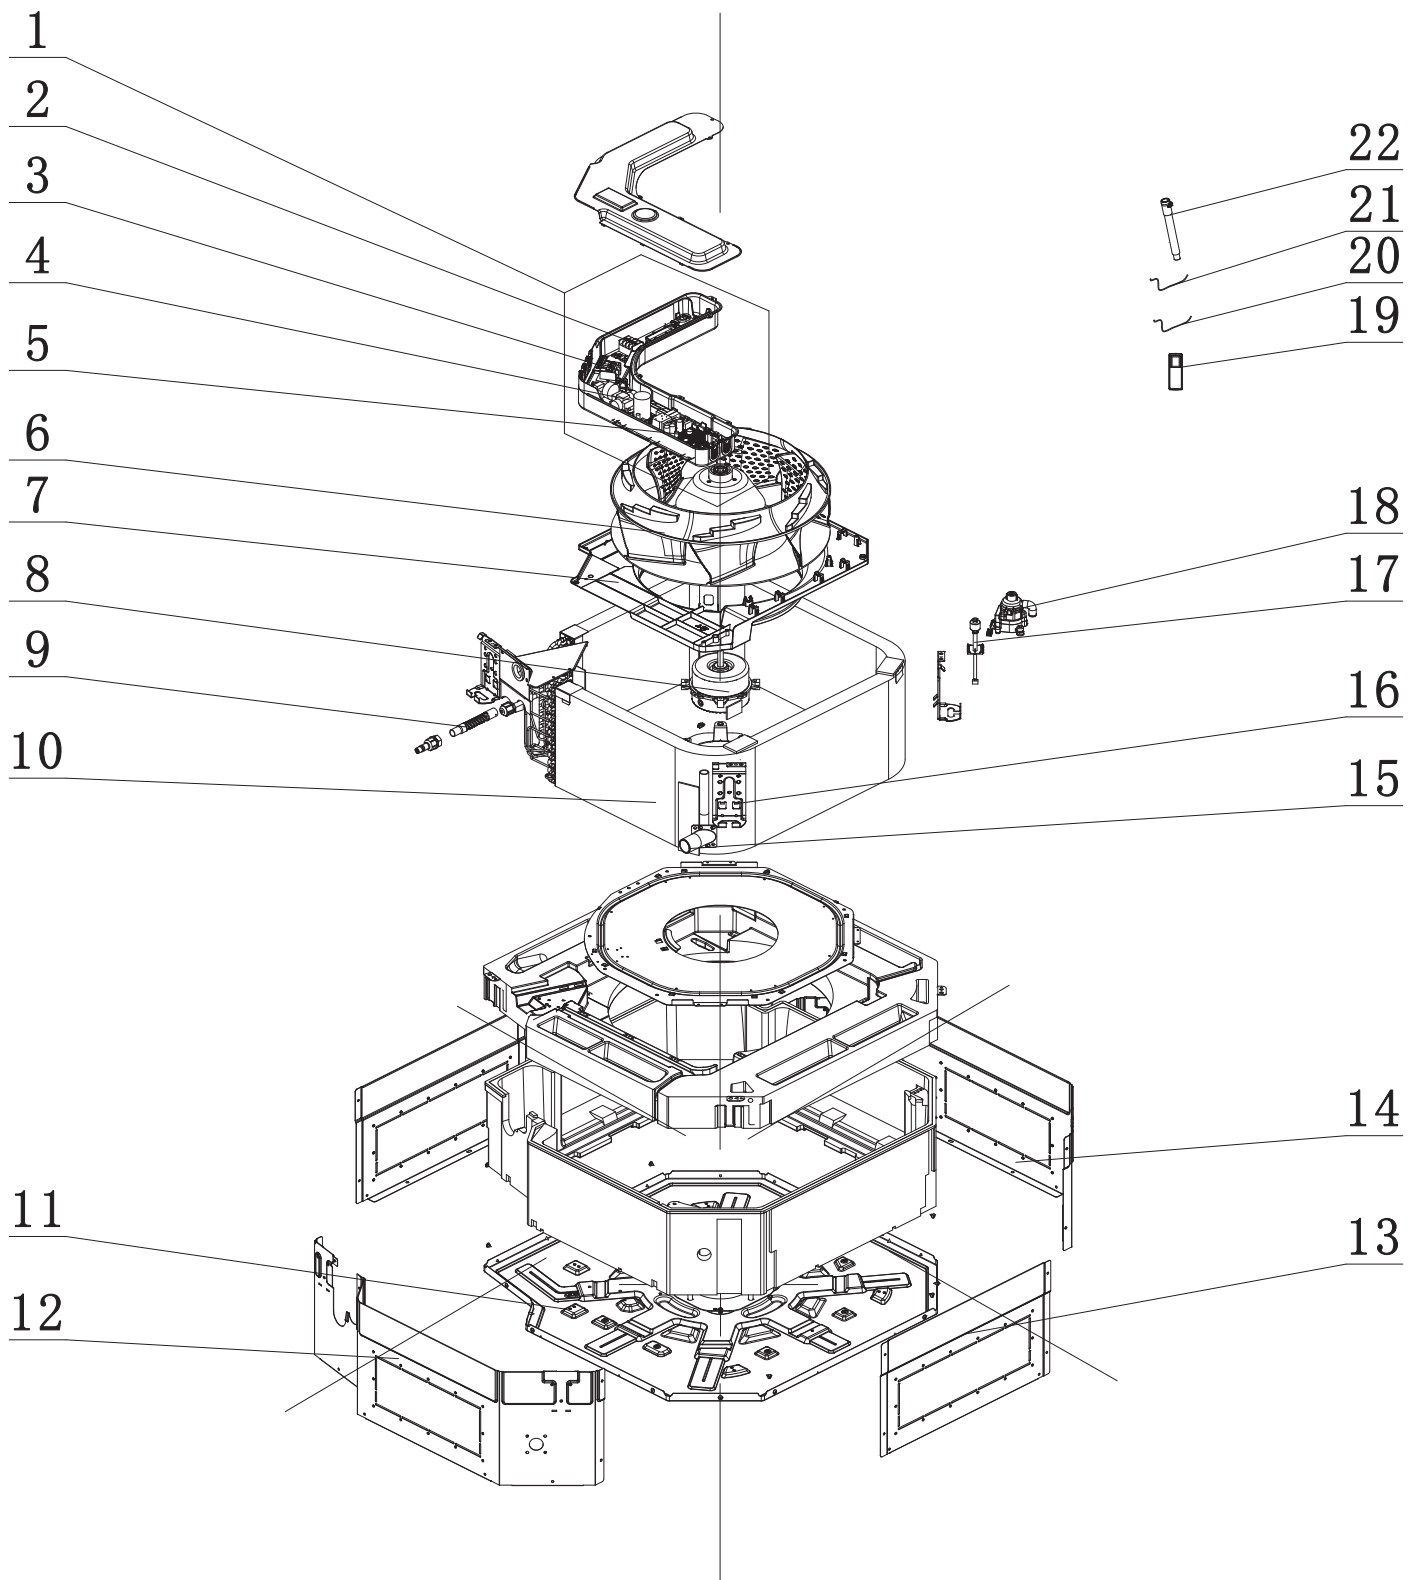

GUD100T/B-S

Exploded View

GUD100T/B-S

Spare Parts List

No.	Part Description	Part Code
1	Electric Box Assy	100002061280
2	Terminal Board	42018000551
3	Diversion Circle	10479400002
4	Water Tray Assy	000069060008
5	Fixed Mount 1(Evaporator)	0184940000701P
6	Evaporator Assy	011001061309
7	Liquid Level Switch	4502021601
8	Side Plate 1	01319400025
9	Body Installing Plate	01332701
10	Side Plate 3	01319400036
11	Base Plate Sub-Assy	02229400011
12	Seal plate Assy	01499400001
13	Side Plate 2	01319400026
14	Drainage Pipe Sub-Assy	26909400055
15	Water Pump	43138000058
16	Brushless DC Motor	15709400009
17	Filter	07415210
18	Connection Sheet Assy	01349400025
19	Remote Control	N/A
20	Temperature Sensor	390000453
21	Tube sensor	39000286
22	Drain Hose Sub-Assy	05339400001
23	Centrifugal Fan	10429400003
24	Filter Board	30221000021
25	Main Board	300002060224
26	Terminal board	42000100000202

GUD125T/B-S

Exploded View

GUD125T/B-S

Spare Parts List

No.	Part Description	Part Code
1	Electric Box Assy	100002061280
2	Terminal Board	42018000551
3	Terminal board	42000100000202
4	Filter Board	30221000021
5	Main Board	300002060224
6	Centrifugal Fan	10429400003
7	Diversion Circle	10479400002
8	Brushless DC Motor	15709400009
9	Corrugated Pipe	05029434
10	Evaporator Assy	011001061016
11	Base Plate Sub-Assy	02229400011
12	Side Plate 2	01319400026
13	Side Plate 3	01319400036
14	Side Plate 1	01319400025
15	Drainage Pipe Sub-Assy	26909400055
16	Body Installing Plate	01332701
17	Liquid Level Switch Sub-assy	45018000029
18	Water Pump	43138000058
19	Remote Control	N/A
20	Temperature Sensor	390000453
21	Tube sensor	39000286
22	Drain Hose Sub-Assy	05339400001