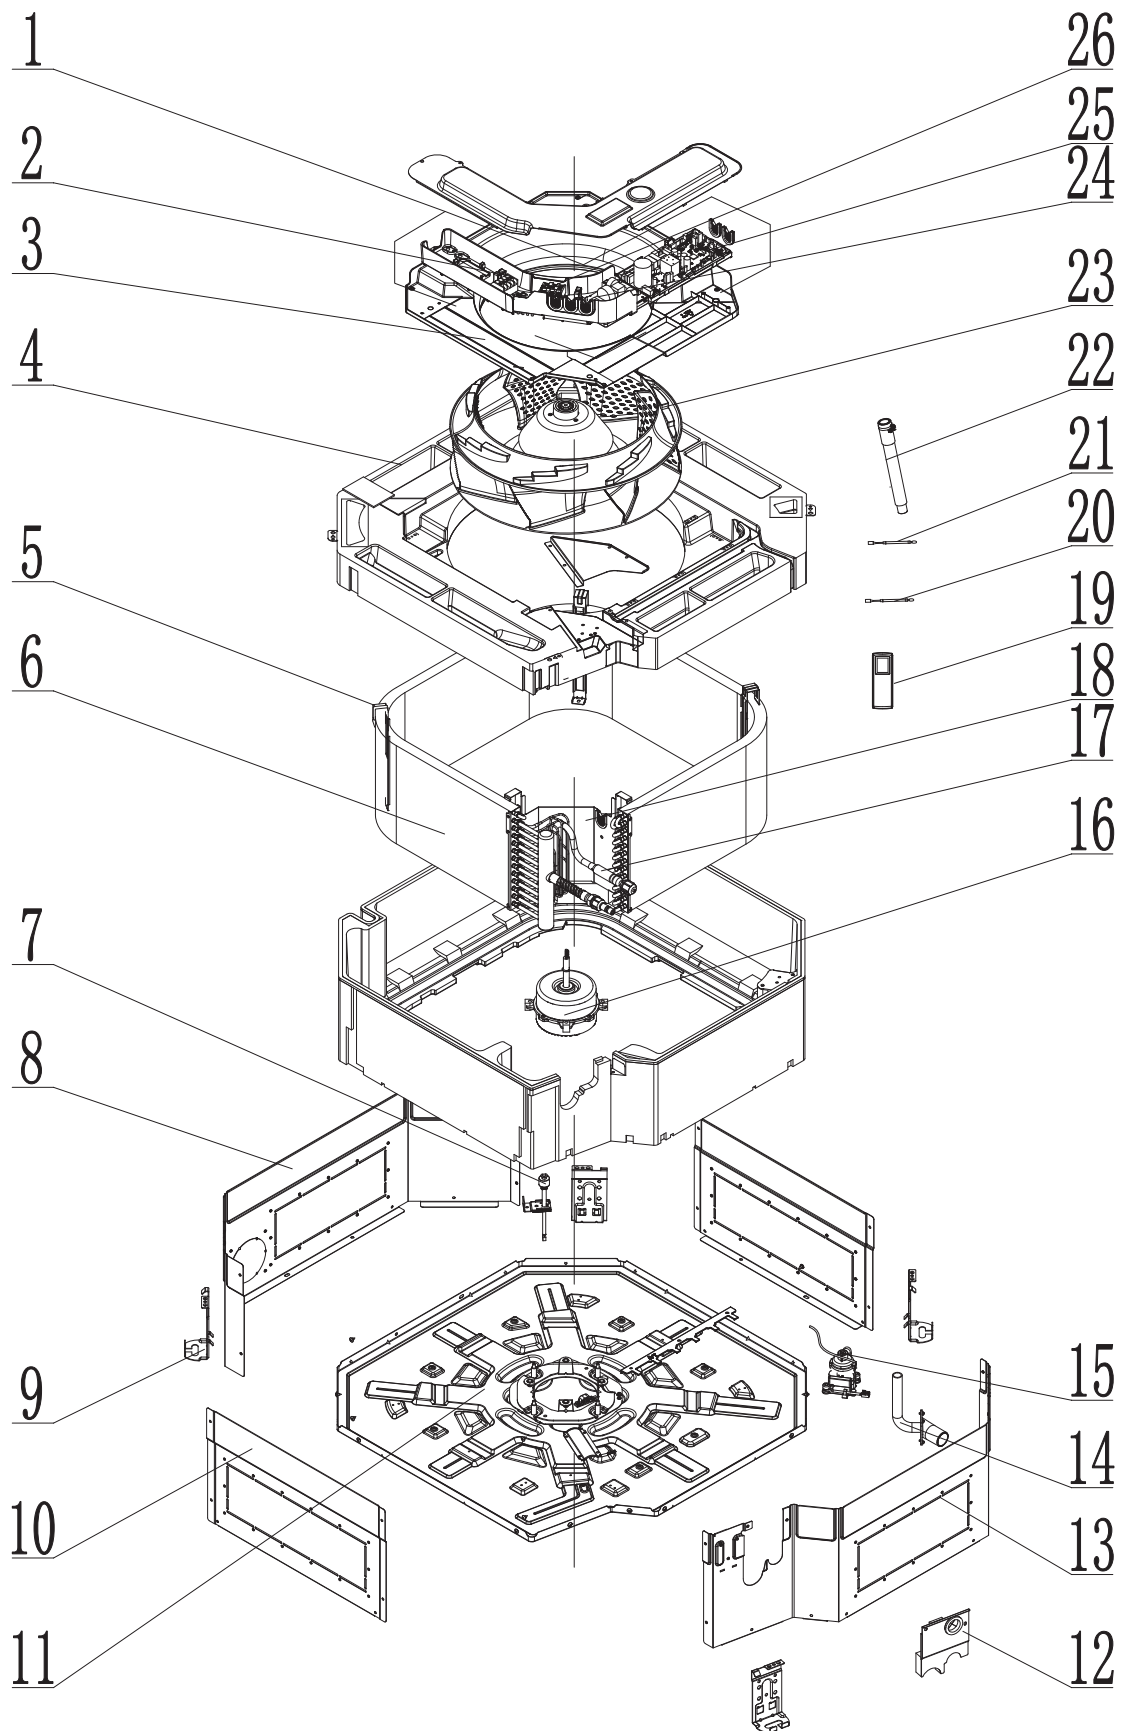

GUD100T/B-S

Exploded View

GUD100T/B-S

Spare Parts List

No.	Part Description	Part Code
1	Electric Box Assy	100002061280
2	Terminal Board	42018000551
3	Diversion Circle	10479400002
4	Water Tray Assy	000069060008
5	Fixed Mount 1(Evaporator)	0184940000701P
6	Evaporator Assy	011001061309
7	Liquid Level Switch	4502021601
8	Side Plate 1	01319400025
9	Body Installing Plate	01332701
10	Side Plate 3	01319400036
11	Base Plate Sub-Assy	02229400011
12	Seal plate Assy	01499400001
13	Side Plate 2	01319400026
14	Drainage Pipe Sub-Assy	26909400055
15	Water Pump	43138000058
16	Brushless DC Motor	15709400009
17	Filter	07415210
18	Connection Sheet Assy	01349400025
19	Remote Control	N/A
20	Temperature Sensor	390000453
21	Tube sensor	39000286
22	Drain Hose Sub-Assy	05339400001
23	Centrifugal Fan	10429400003
24	Filter Board	30221000021
25	Main Board	300002060224
26	Terminal board	42000100000202