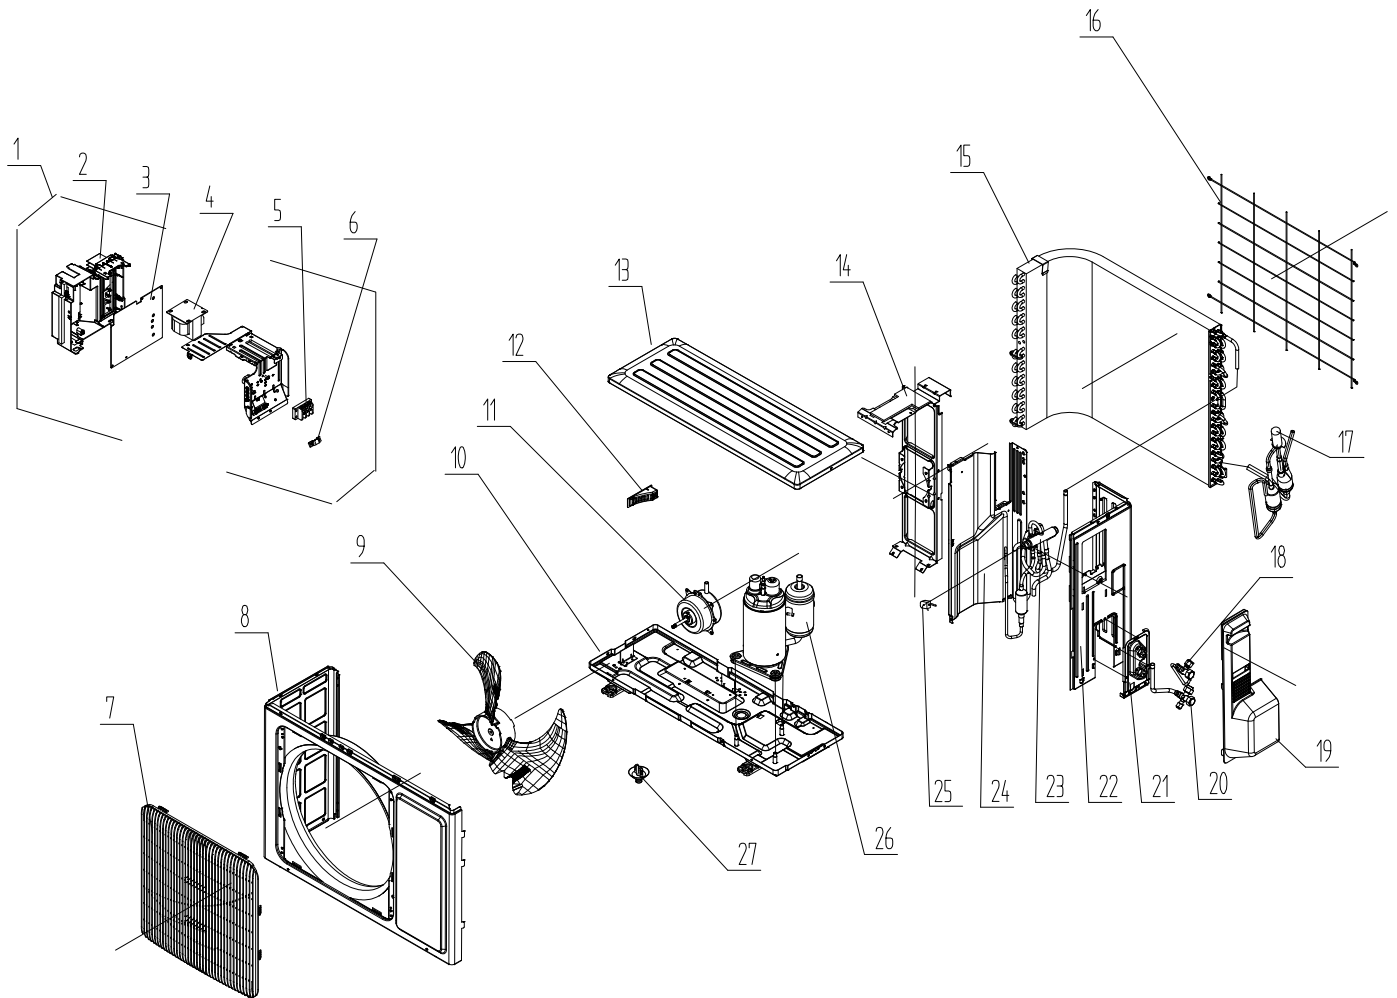

GWH09AAC-K6DNA1A/O

Exploded View

GWH09AAC-K6DNA1A/O

Spare Parts List

NO.	Part Description	Part Code
1	Electric Box Assy	100002067395
2	Electric Box Sub-Assy	017007061528
3	Main Board	300027060946
4	Reactor	43130184
5	Terminal Board	422000060016
6	Wire Clamp	71010103
7	Front Grill	22413043
8	Front Panel	01533034P
9	Axial Flow Fan	10333004
10	Chassis Sub-assy	017000060378P
11	Brushless DC Motor	1501308511
12	Small Handle	26233100
13	Top Cover Sub-Assy	000051060095
14	Motor Support	0170310401
15	Condenser Assy	011002060908
16	Rear Grill	01473009
17	Electronic Expansion Valve	N/A
18	Valve	07100003
19	Big Handle	262334332
20	Cut off Valve	071302391
21	Valve Support	0171314201P
22	Right Side Plate Sub-Assy	0130317801
23	4-Way Valve Assy	030152060355
24	Clapboard Sub-Assy	0123338502
25	Magnet Coil	4300040050
26	Compressor and Fittings	009001060050
27	Drainage Connector	06123401