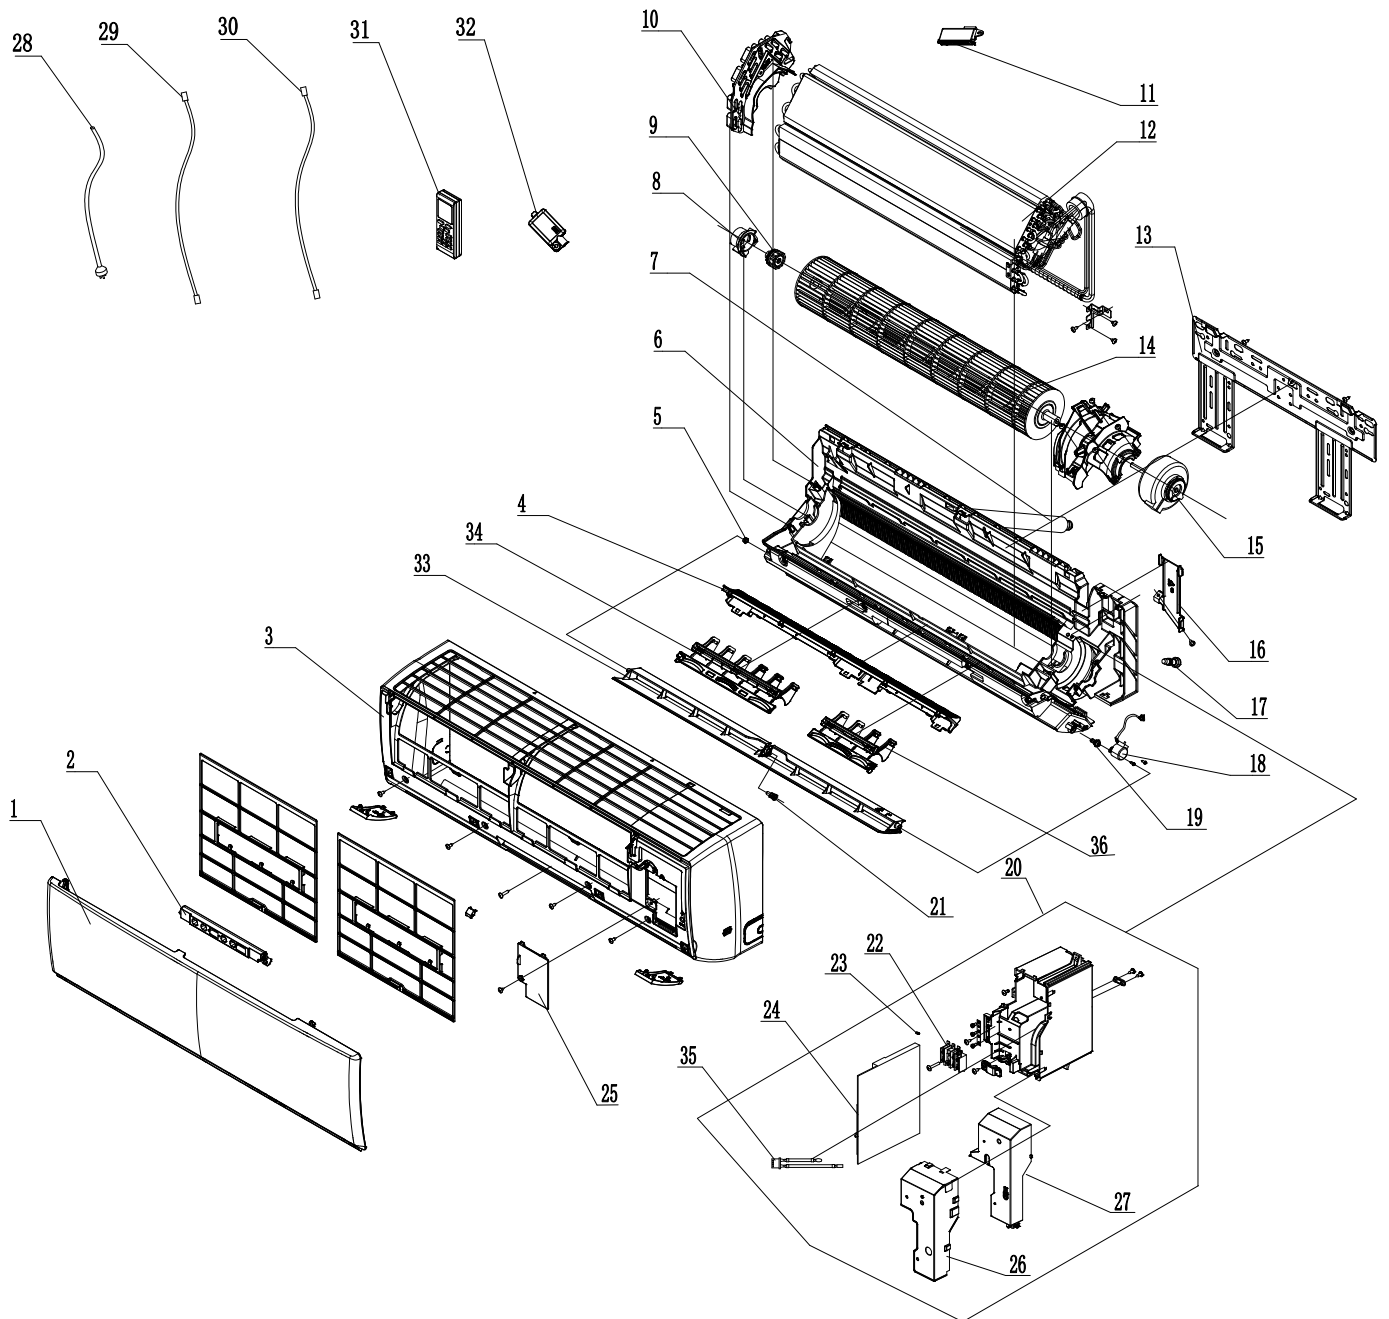

BORA WALL SPLIT AIR CONDITIONER

SPARE PARTS LIST

February 2023

GWH09AAC-K6DNA1A/I

Exploded View

GWH09AAC-K6DNA1A/I

Spare Parts List

No.	Part Description	Part Code
1	Front Panel	20000300003801T
2	Display Board	300001000037
3	Front Case	20000200000901
4	Helicoid Tongue	26112436
5	Left Axile Bush	10512037
6	Rear Case assy	000001000010
7	Drainage Hose	05230014
8	Ring of Bearing	26152022
9	O-Gasket sub-assy of Bearing	76512051
10	Evaporator support	24212179
11	Cold Plasma Generator	N/A
12	Evaporator Assy	0100297608
13	Wall Mounting Frame	01204300000401
14	Cross Flow Fan	10352056
15	Motor	1501214606
16	Connecting pipe clamp	2611216401
17	Rubber Plug (Water Tray)	76712012
18	Stepping Motor	1521210712
19	Crank	73012005
20	Electric Box Assy	100002067404
21	Axile Bush	10542036
22	Terminal Board	42011233
23	Jumper	4202021907
24	Main Board	300002061108
25	Electric Box Cover Sub-Assy	017053060075
26	Shield Cover of Electric Box Cover	01592150
27	Electric Box Cover	20112207
28	Power Cord	N/A
29	Connecting Cable	4002052318
30	Connecting Cable	N/A
31	Remote Controller	305001000009_X57326
32	Board Assy	000409000001
33	Guide Louver	20000400000501
34	Air Louver 1	10512723
35	Temperature Sensor	3900031302
36	Air Louver 2	10512724