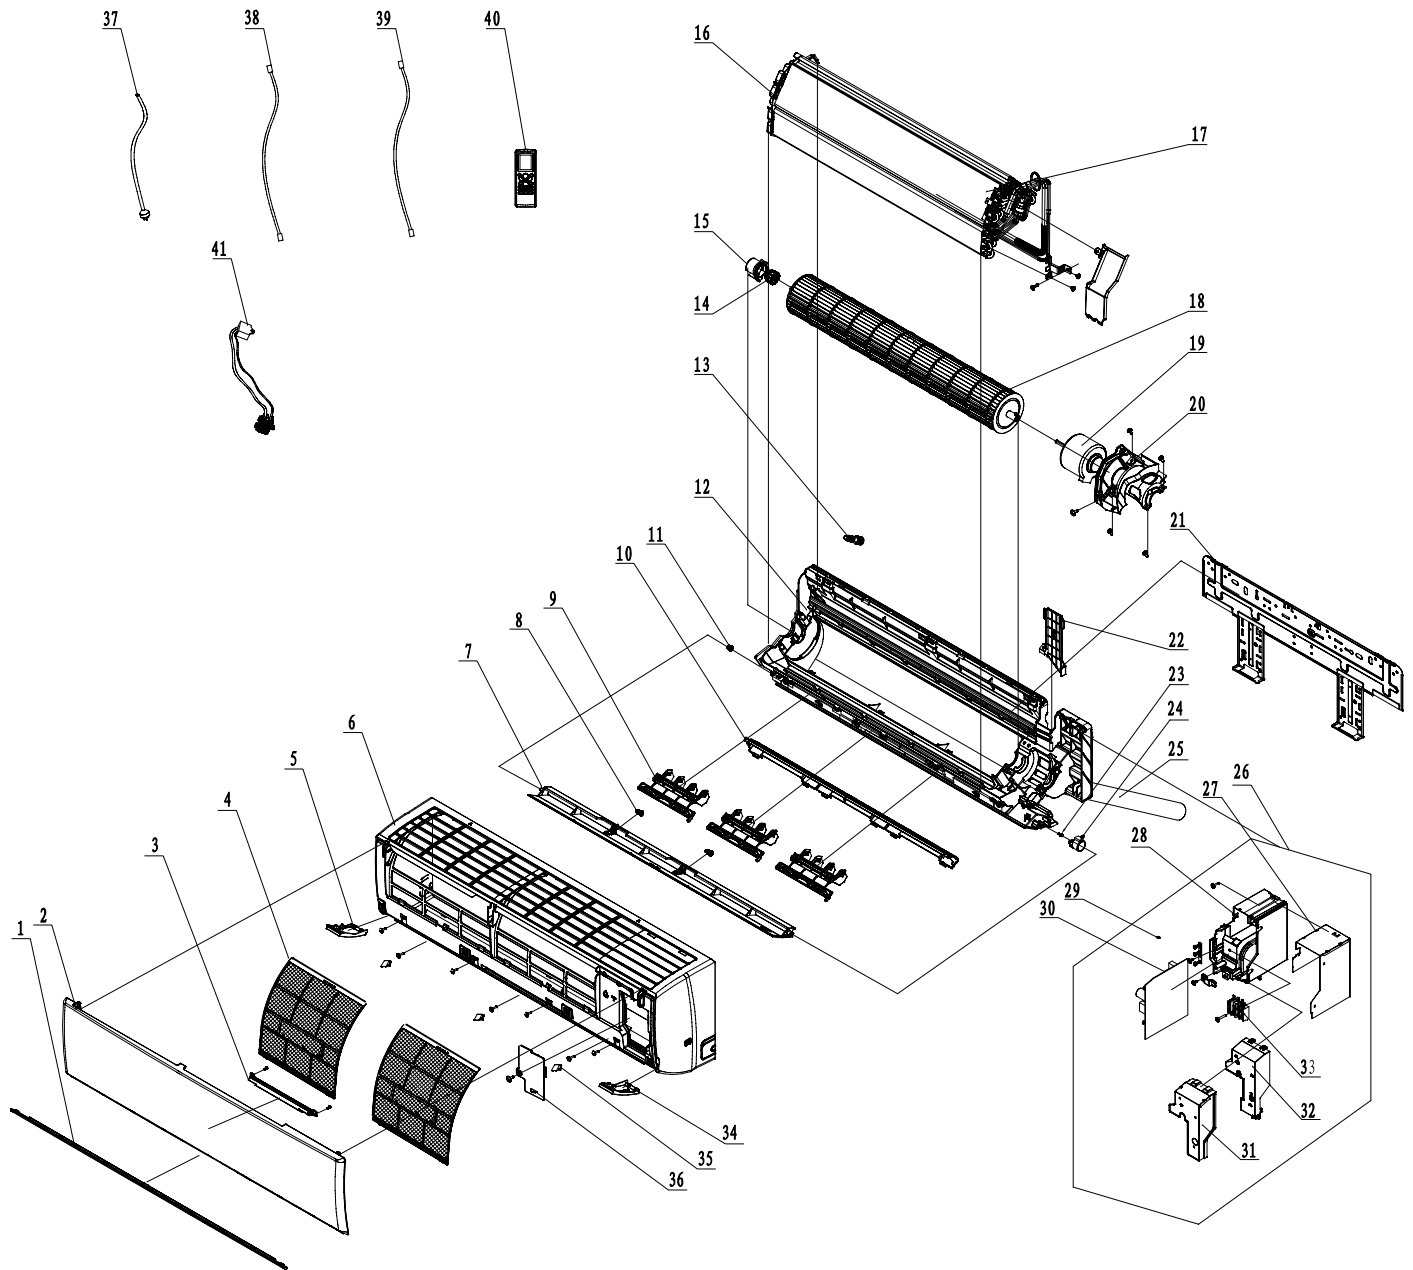

GWH18AAD-K6DNA1D/I

Exploded View

GWH18AAD-K6DNA1D/I

Spare Parts List

NO.	Part Description	Part Code
1	Decorative Strip	N/A
2	Front Panel	20000300003101
3	Display Board	300001000037
4	Filter Sub-Assy	1112208906
5	Decorative Board (Left)	N/A
6	Front Case	20000200000801
7	Guide Louver	20000400000401
8	Axile Bush	10542036
9	Air Louver(Manual)	10512732
10	Helicoid Tongue	26112512
11	Left Axile Bush	10512037
12	Rear Case assy	000001000009
13	Rubber Plug (Water Tray)	76712012
14	O-Gasket sub-assy of Bearing	76512051
15	Ring of Bearing	26152025
16	Evaporator Support	24212177
17	Evaporator Assy	011001000207
18	Cross Flow Fan	10352060
19	Fan Motor	1501214508
20	Motor Press Plate	26112511
21	Wall Mounting Frame	012043000006
22	Connecting pipe clamp	2611218801
23	Crank	73012005
24	Stepping Motor	1521240210
25	Drainage Hose	05230014
26	Electric Box Assy	100002067784
27	Lower Shield of Electric Box	01592139
28	Electric Box	2011221104
29	Jumper	4202021909
30	Main Board	300002061107
31	Shield Cover of Electric Box	01592176
32	Electric Box Cover	20112209
33	Terminal Board	42011233
34	Decorative Board (Right)	N/A
35	Screw Cover	242520179
36	Electric Box Cover2	20112210
37	Power Cord	N/A
38	Connecting Cable	4002052317
39	Connecting Cable	N/A
40	Remote Control	305001060019
41	Cold Plasma Generator	N/A