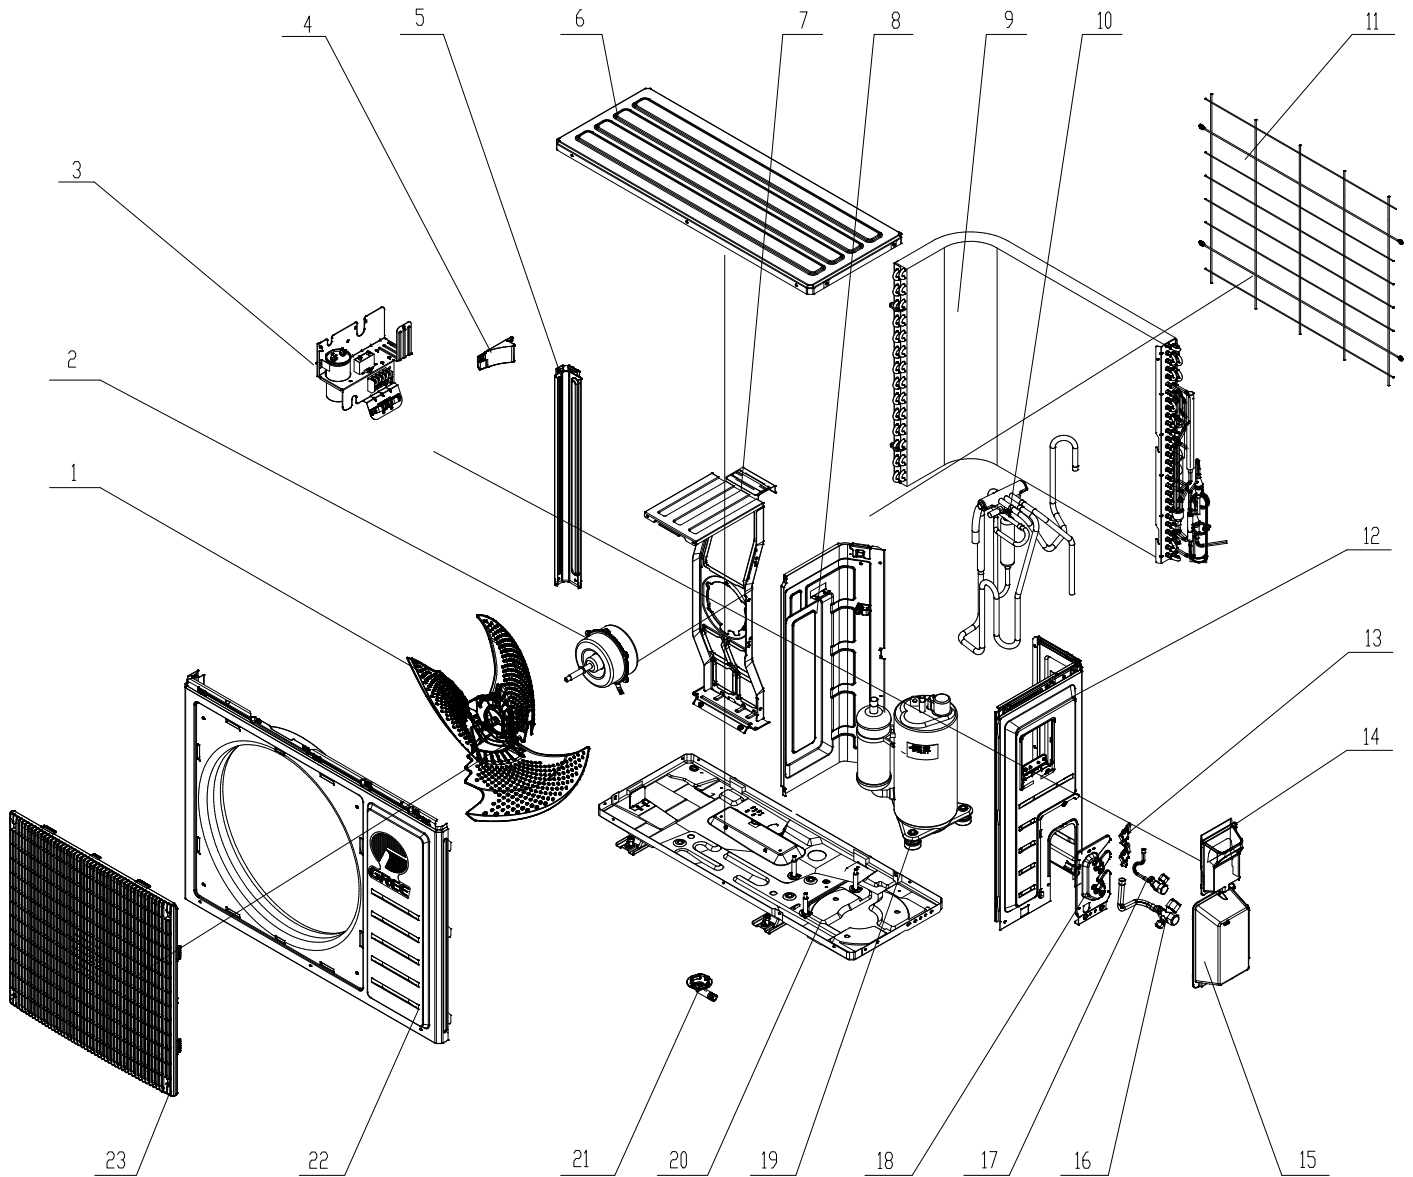

GWH18AAD-K6DNA1D/O

Exploded View

GWH18AAD-K6DNA1D/O

Spare Parts List

NO.	Part Description	Part Code
1	Axial Flow Fan	10333023
2	Brushless DC Motor	1501506406
3	Electric Box Assy	100002067780
4	Handle	26233014
5	Left Side Plate	01303025
6	Top Cover Assy	02200300001
7	Motor Support Sub-Assy	01701200009
8	Clapboard Sub-Assy	017021000063
9	Condenser Assy	011002000378
10	4-Way Valve Assy	030152000232
11	Rear Grill	016001000023
12	Right Side Plate Assy	000081000021
13	Valve Support Block	26113017
14	Handle	26233013
15	Valve Cover	22243015
16	Cut off Valve	071302392
17	Cut off Valve	07130239
18	Valve Support Sub-Assy	017104000002P
19	Compressor and Fittings	00103919G
20	Chassis Sub-assy	017000000187P
21	Drainage Joint	26113009
22	Front Panel Assy	02200200003
23	Front Grill	22413051