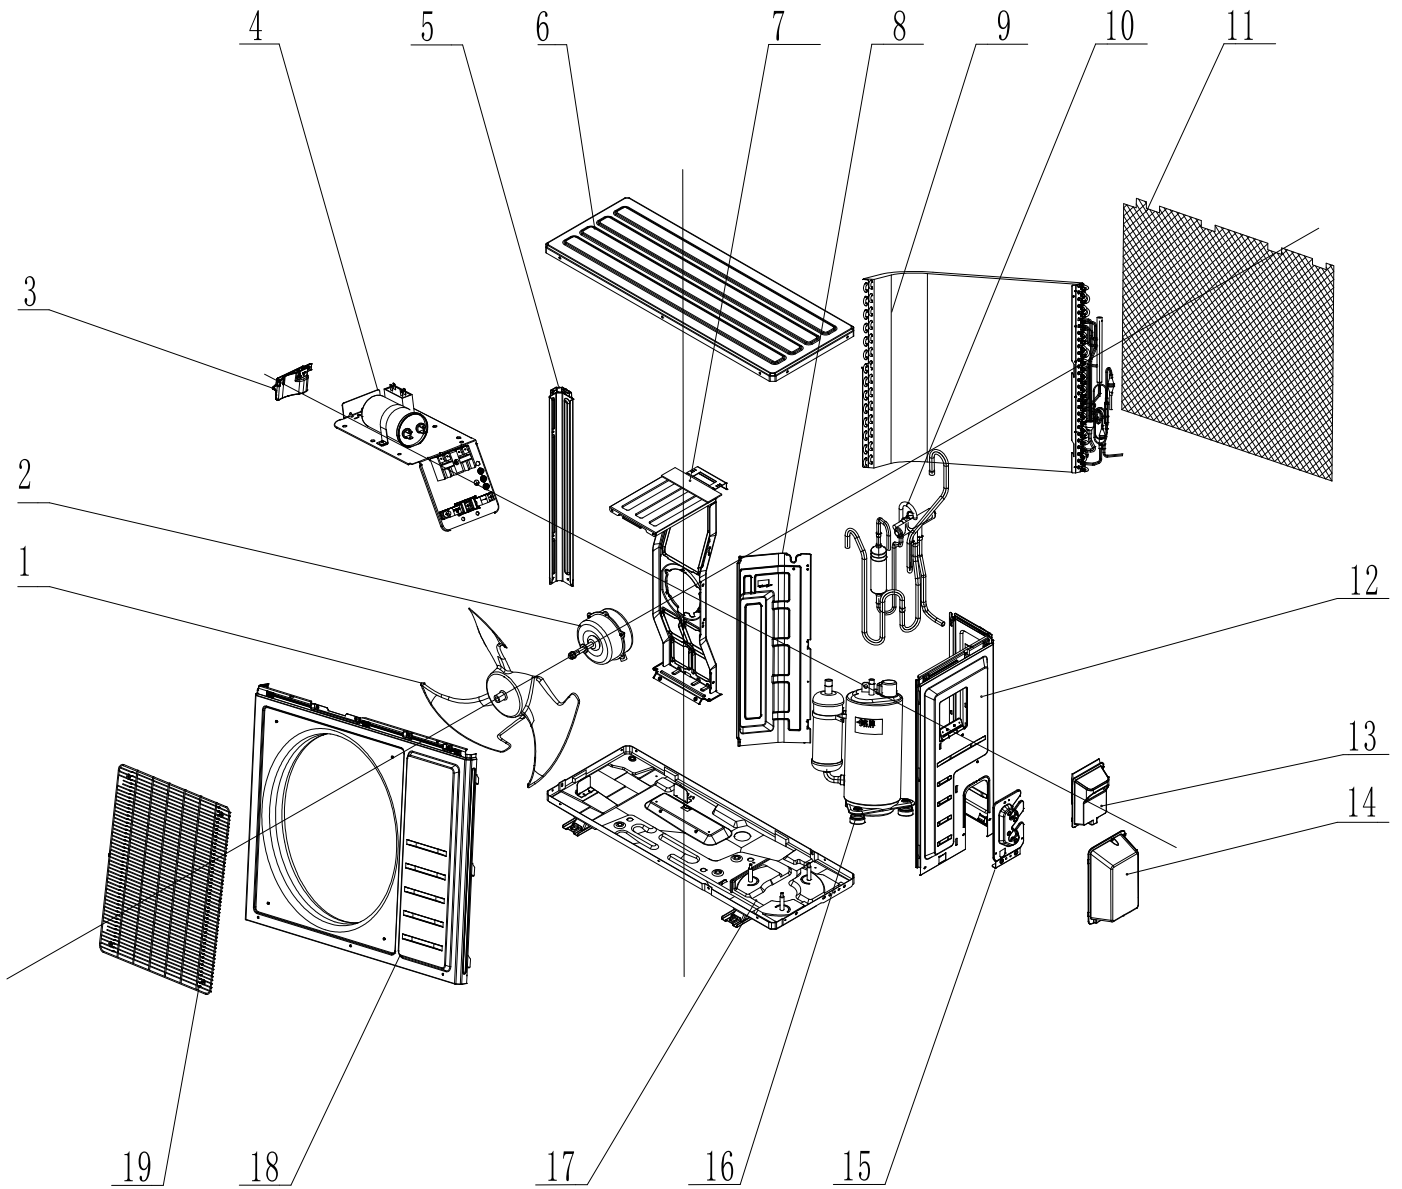

GWH24AAE-K6DNA1F/O

Exploded View

GWH24AAE-K6DNA1F/O

Spare Parts List

NO.	Part Description	Part Code
1	Axial Flow Fan	10333023
2	Brushless DC Motor	1501506406
3	Handle	26233014
4	Electric Box Assy	100002067354
5	Left Side Plate	01303025
6	Coping	01253105
7	Motor Support	01703245
8	Clapboard Sub-Assy	017021000063
9	Condenser Assy	011002000378
10	4-Way Valve Assy	030152060381
11	Rear Grill	016001000023
12	Right Side Plate	01303312
13	Handle	26233013
14	Valve Cover	22243015
15	Valve Support Sub-Assy	017104060025P
16	Compressor and Fittings	009001060387
17	Chassis Sub-assy	017000000187P
18	Cabinet	01433072
19	Front Grill	20005700000