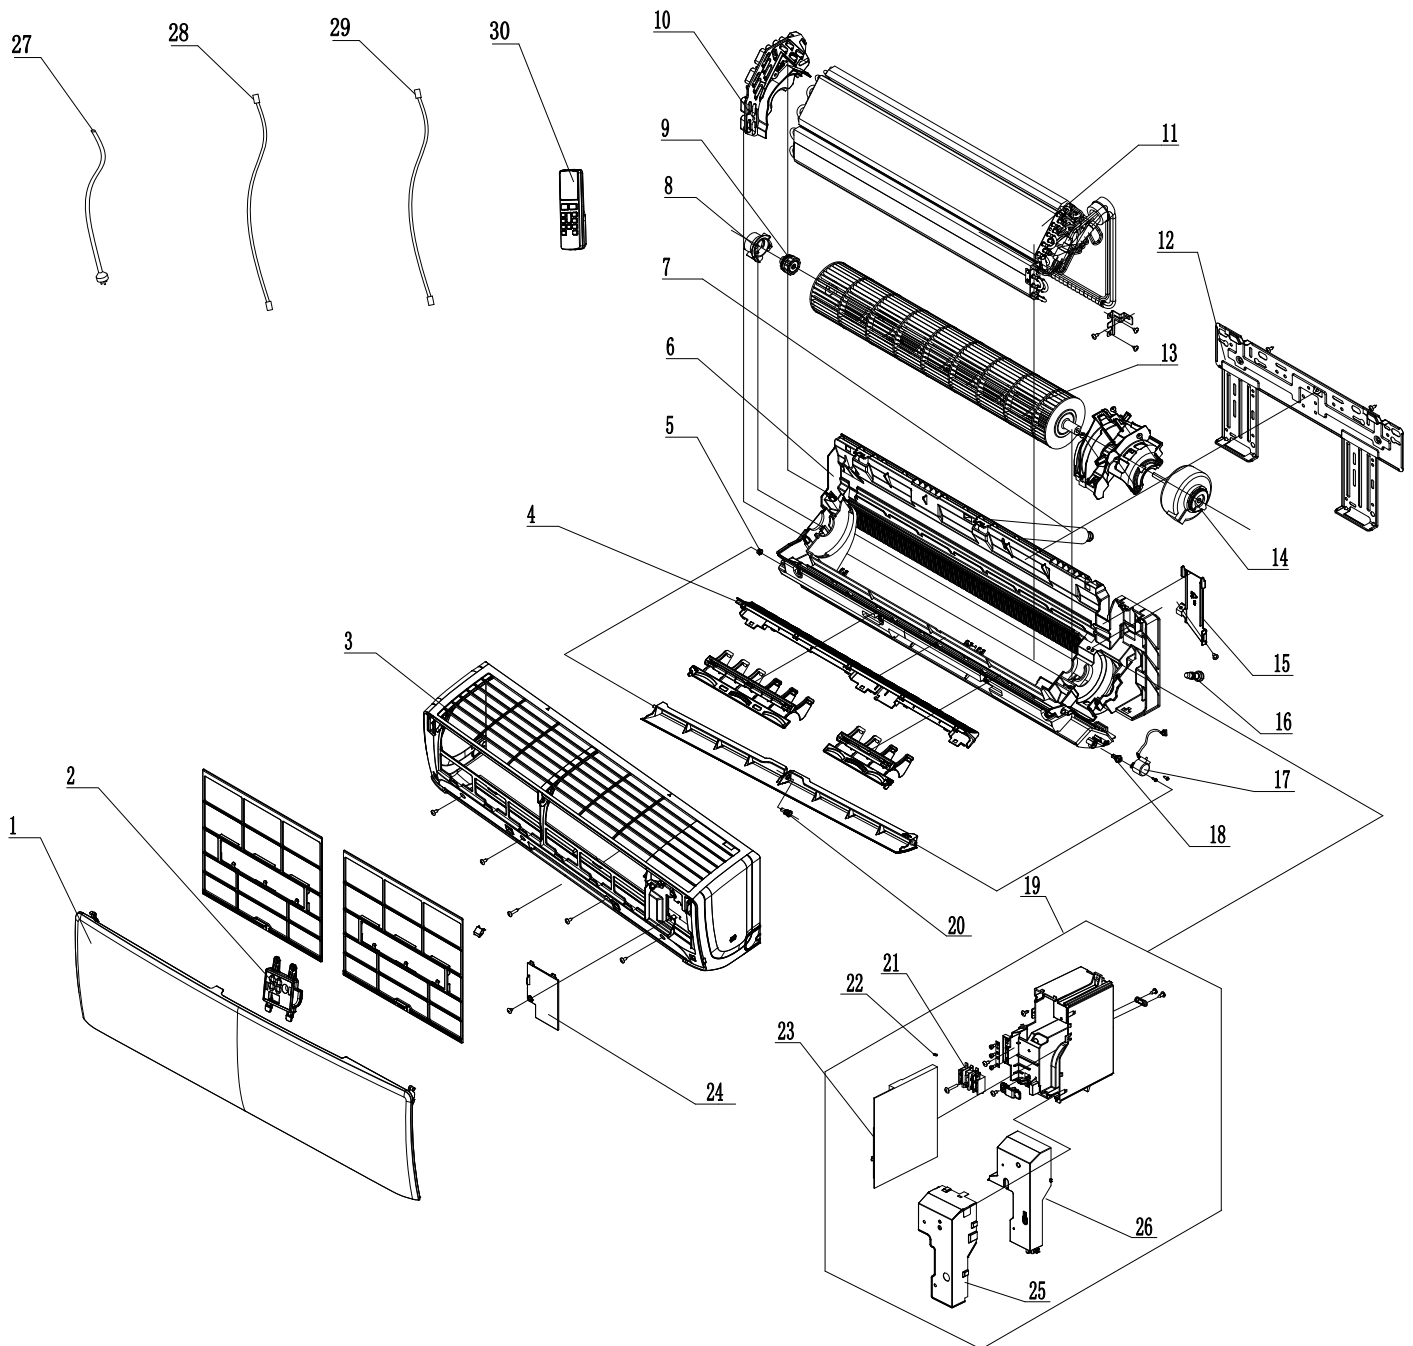

GWH12AAC-K6DNA1F/I

Exploded View

GWH12AAC-K6DNA1F/I

Spare Parts List

NO.	Part Description	Part Code
1	Front Panel	20000300003801T
2	Display Board	300001000037
3	Front Case	20000200000901
4	Helicoid Tongue	26112436
5	Left Axile Bush	10512037
6	Rear Case assy	000001000010
7	Drainage Hose	05230014
8	Ring of Bearing	26152022
9	O-Gasket sub-assy of Bearing	76512051
10	Evaporator support	24212179
11	Evaporator Assy	01100106016201
12	Wall Mounting Frame	01204300000401
13	Cross Flow Fan	10352056
14	Motor	1501214606
15	Connecting pipe clamp	2611216401
16	Rubber Plug (Water Tray)	76712012
17	Stepping Motor	1521210712
18	Crank	73012005
19	Electric Box Assy	100002067782
20	Axile Bush	10542036
21	Terminal Board	42011233
22	Jumper	4202021906
23	Main Board	300002061108
24	Electric Box Cover Sub-Assy	017053060075
25	Shield Cover of Electric Box Cover	01592150
26	Electric Box Cover	20112207
27	Power Cord	N/A
28	Connecting Cable	4002052317
29	Connecting Cable	N/A
30	Remote Control	305001060019C35