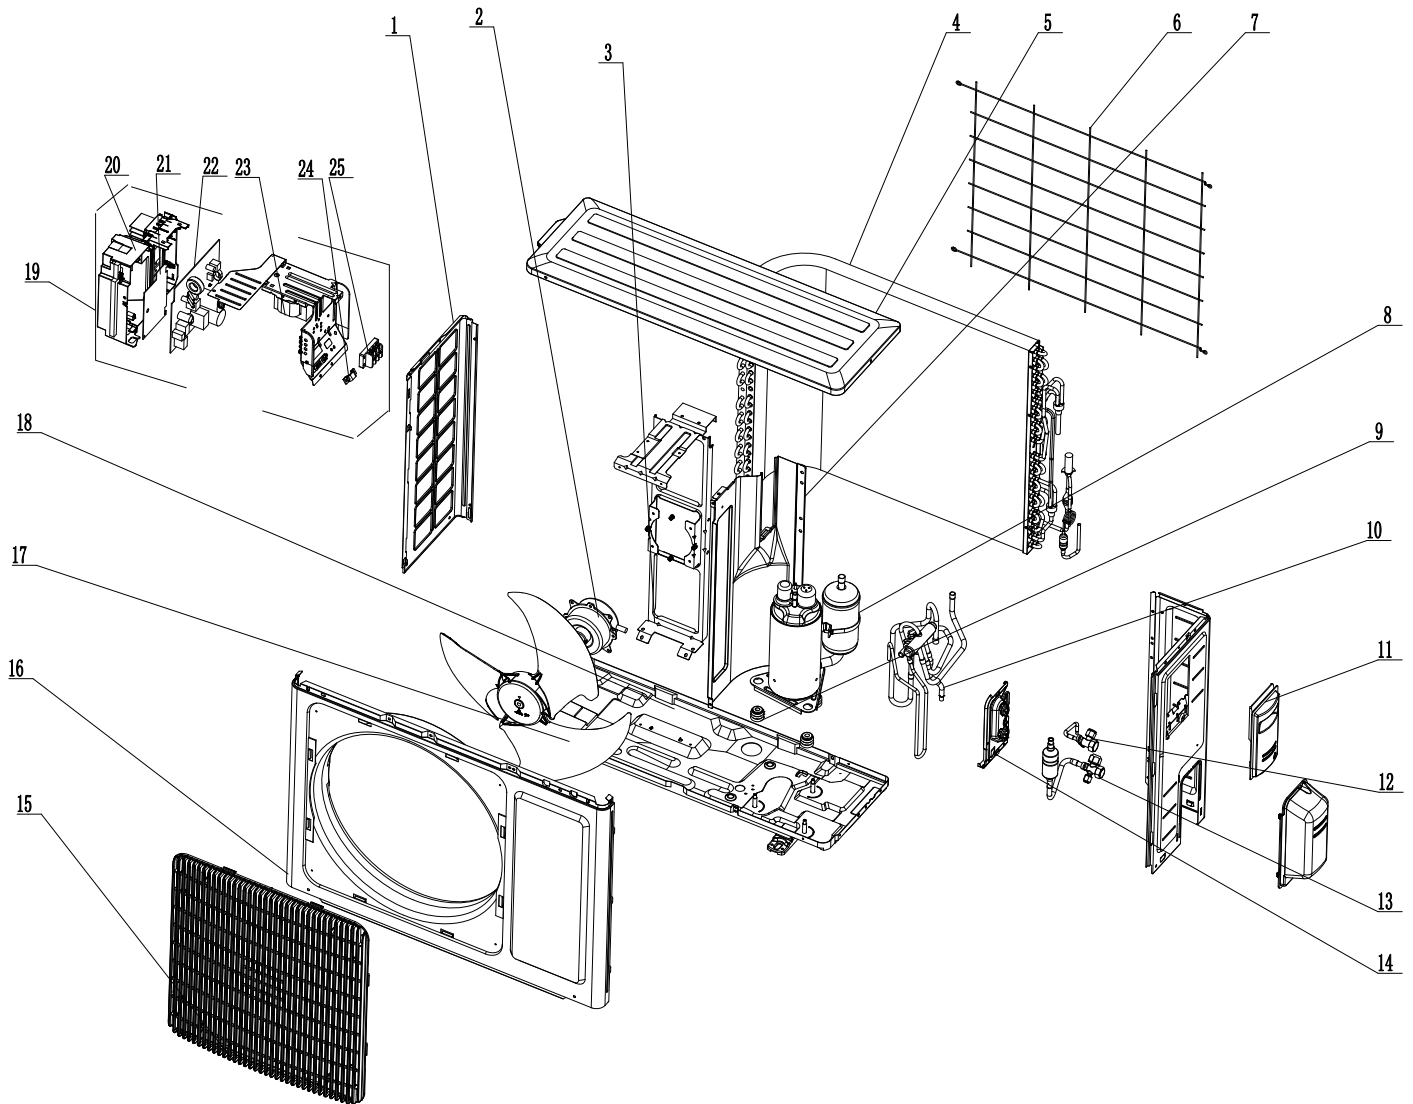

GWH12AAC-K6DNA1F/O

Exploded View

GWH12AAC-K6DNA1F/O

Spare Parts List

NO.	Part Description	Part Code
1	Left Side Plate	01303200P
2	Brushless DC Motor	1501308511
3	Motor Support	01703136
4	Condenser Assy	011002060489
5	Top Cover Sub-Assy	000051060094
6	Rear Grill	01475014
7	Clapboard Sub-Assy	01233180
8	Compressor and Fittings	009001060066
9	Compressor Gasket	009012000027
10	4-way Valve Assy	030152060090
11	Big Handle	2623343106
12	Cut off Valve	07130239
13	Cut off Valve	071302391
14	Valve Support	0171314201P
15	Front Grill	22413044
16	Front Panel Assy	00000306003405
17	Axial Flow Fan	10333011
18	Chassis Sub-assy	01700006008301P
19	Electric Box Assy	100002067779
20	Electric Box Sub-Assy	017007061645
21	Filter Board	N/A
22	Main Board	300027060979
23	Reactor	43130184
24	Wire Clamp	71010103
25	Terminal Board	422000060016