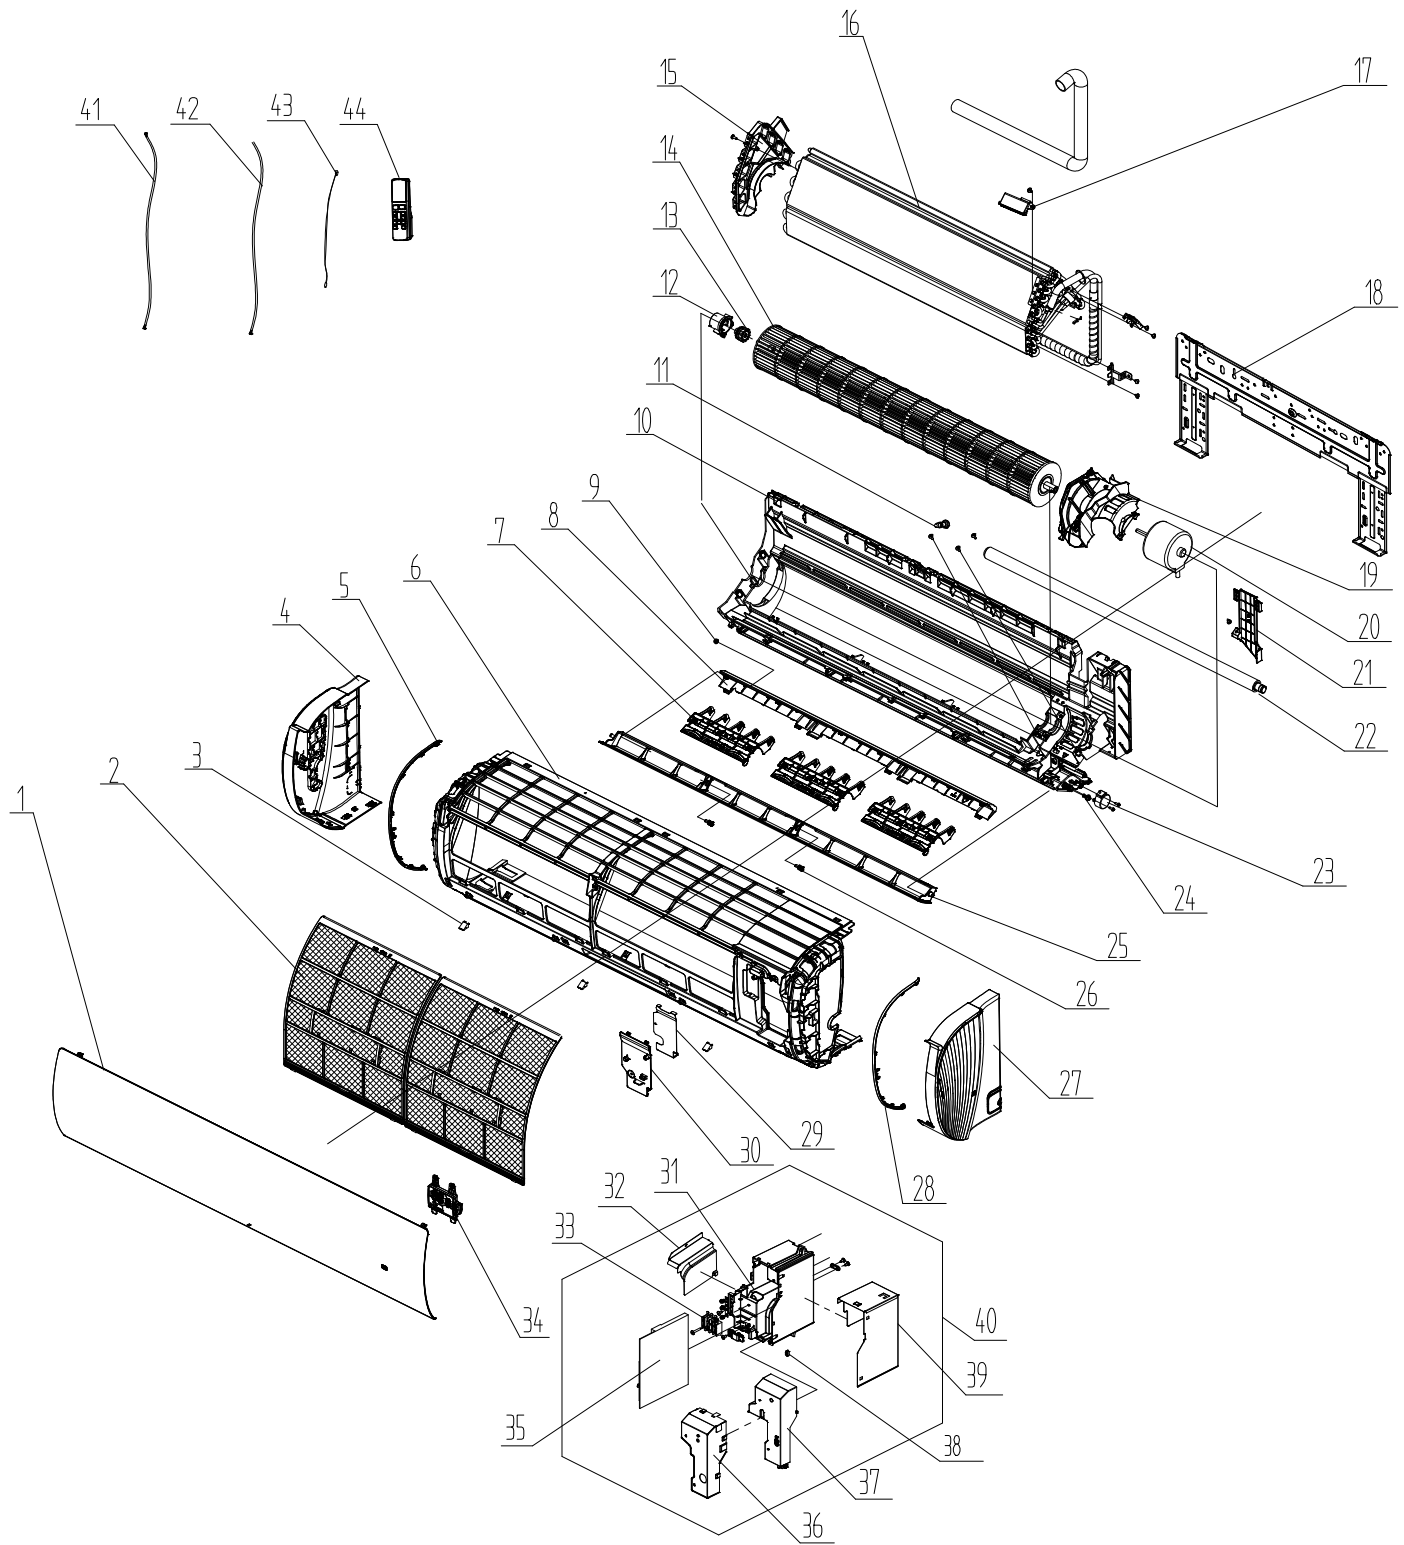

GWH24AAE-K6DNA1F/I

Exploded View

GWH24AAE-K6DNA1F/I

Spare Parts List

NO.	Part Description	Part Code
1	Front Panel	20000300007001
2	Filter Sub-Assy	1101200703
3	Screw Cover	24252453
4	Left Side Plate	N/A
5	Decorative Strip(Left)	N/A
6	Front Case	20000200001506
7	Air Louver(Manual)	10512737
8	Helicoid Tongue	26112513
9	Left Axile Bush	10512037
10	Rear Case assy	000001000016
11	Rubber Plug (Water Tray)	76712012
12	Ring of Bearing	26152025
13	O-Gasket sub-assy of Bearing	76512051
14	Cross Flow Fan	10352057
15	Evaporator Support	24212178
16	Evaporator Assy	01100100007304
17	Cold Plasma Generator	N/A
18	Wall Mounting Frame	012043000007
19	Motor Press Plate	26112515
20	Fan Motor	15012145
21	Connecting pipe clamp	26112514
22	Drainage Hose	0523001405
23	Stepping Motor	1521240210
24	Crank	73012005
25	Guide Louver	20000400001301
26	Axile Bush	10542036
27	Right Side Plate	N/A
28	Decorative Strip(Right)	N/A
29	Shield Cover of Electric Box Cover 2	01202000099
30	Electric Box Cover2	20112210
31	Electric Box	2011221104
32	Side plate (electric box)	01302002
33	Terminal Board	42011233
34	Display Board	300001000037
35	Main Board	300002061098
36	Shield Cover of Electric Box	01592176
37	Electric Box Cover	20112209
38	Jumper	4202021913
39	Lower Shield of Electric Box	01592139
40	Electric Box Assy	100002067353
41	Connecting Cable	4002052318
42	Connecting Cable	N/A
43	Temperature Sensor	3900031302
44	Remote Controller	305001000009