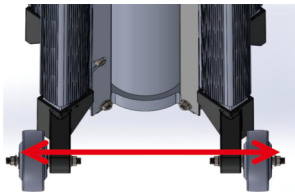

## Key features/Benefits for CM439

- \*Lifting capacity : 130 kg
- \*Basic Height : 115 cm
- \*Lifting Height : 427 cm

◀ Large transport wheels (3") and wide space between wheels to ensure smooth movement when maneuvering the lifter.

▶ Leg frame Closes completely

◀ Strong and large leg frame for more stability.

▶ Plastic Cover to prevent dust get into the leg frame hence easing the leg frame operation.

Model	CM-439
Lifting Height	427cm
Basic Height	115 cm
Lifting capacity	130 kg
Machine Weights	26 kg
Max. LoadCapacity	130 kg - 3 m
	120 kg - 4 m
	90 kg - 4.3 m
<b>Free Accessories: two carriage bags for lifter and tray.</b>	